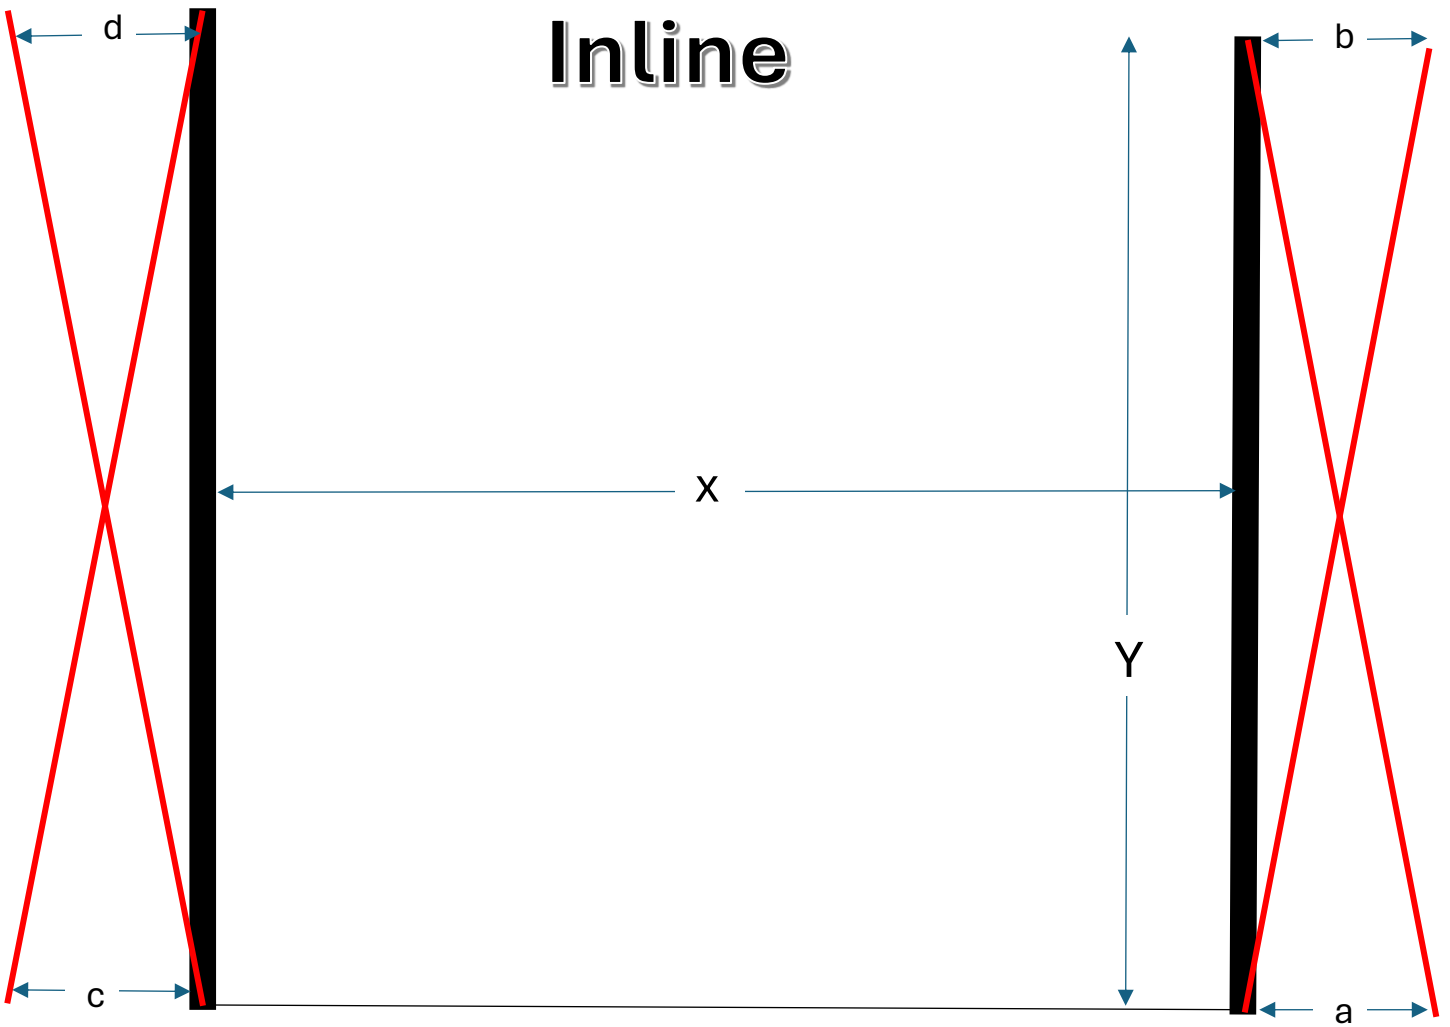

Inline

Dimension	Size (inches)	Notes
X		
Y		
A		
B		
C		
D		
Door		
Height		

How will it open:

PANEL

ROLLING

SWING

SLIDING

Color: