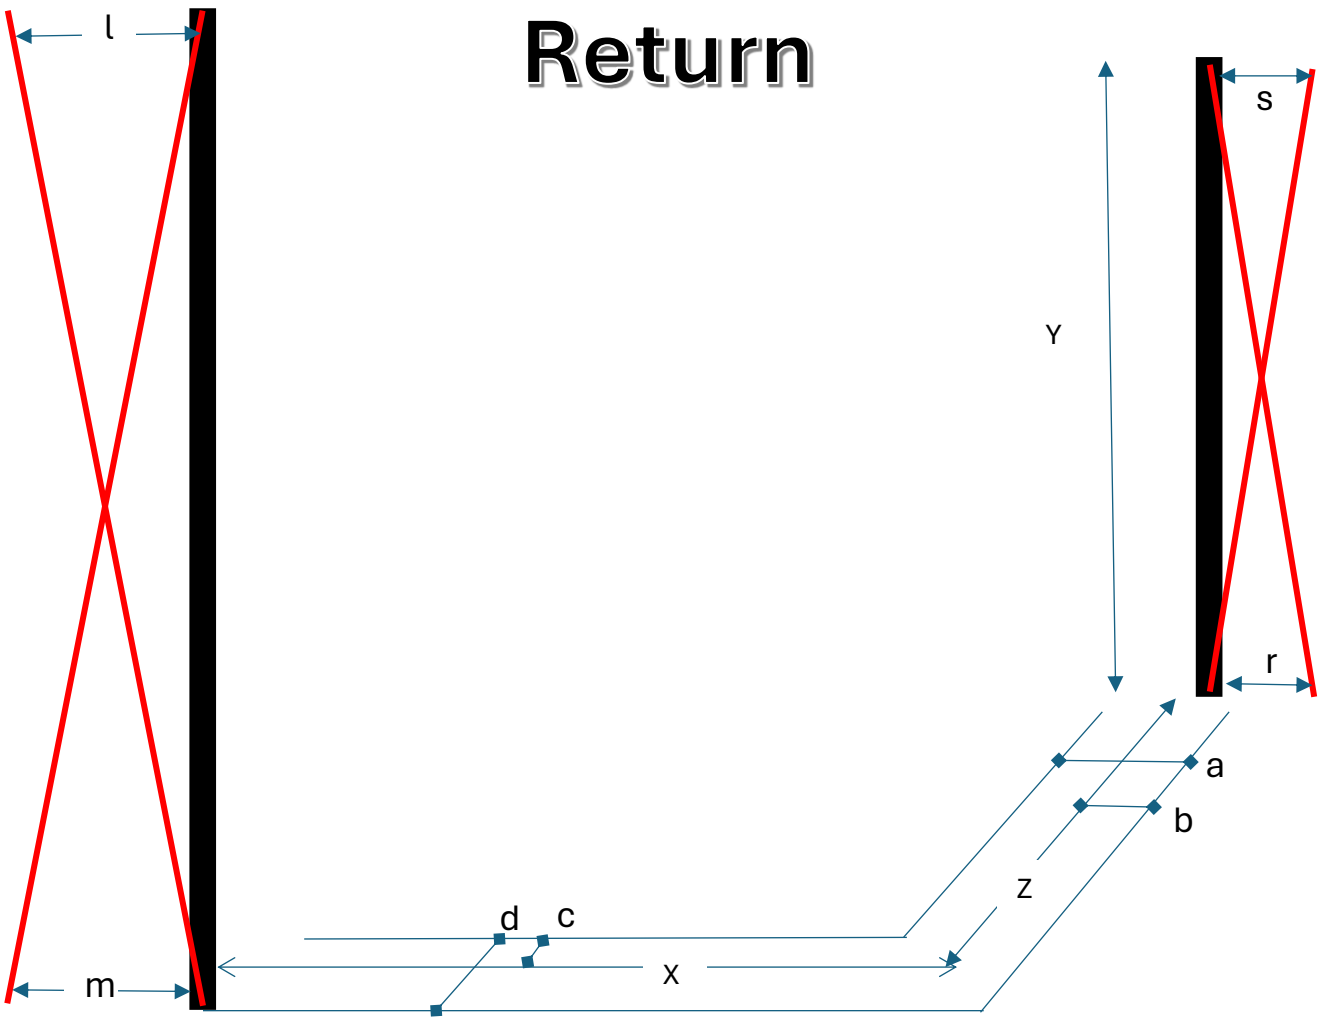

Return

Dimension	Size (inches)	Notes
X		
Y		
Z		
a		
b		
c		
d		
m		
l		
s		
r		
Door Height		

How will it open:

PANEL

ROLLING

SWING

SLIDING

Color: