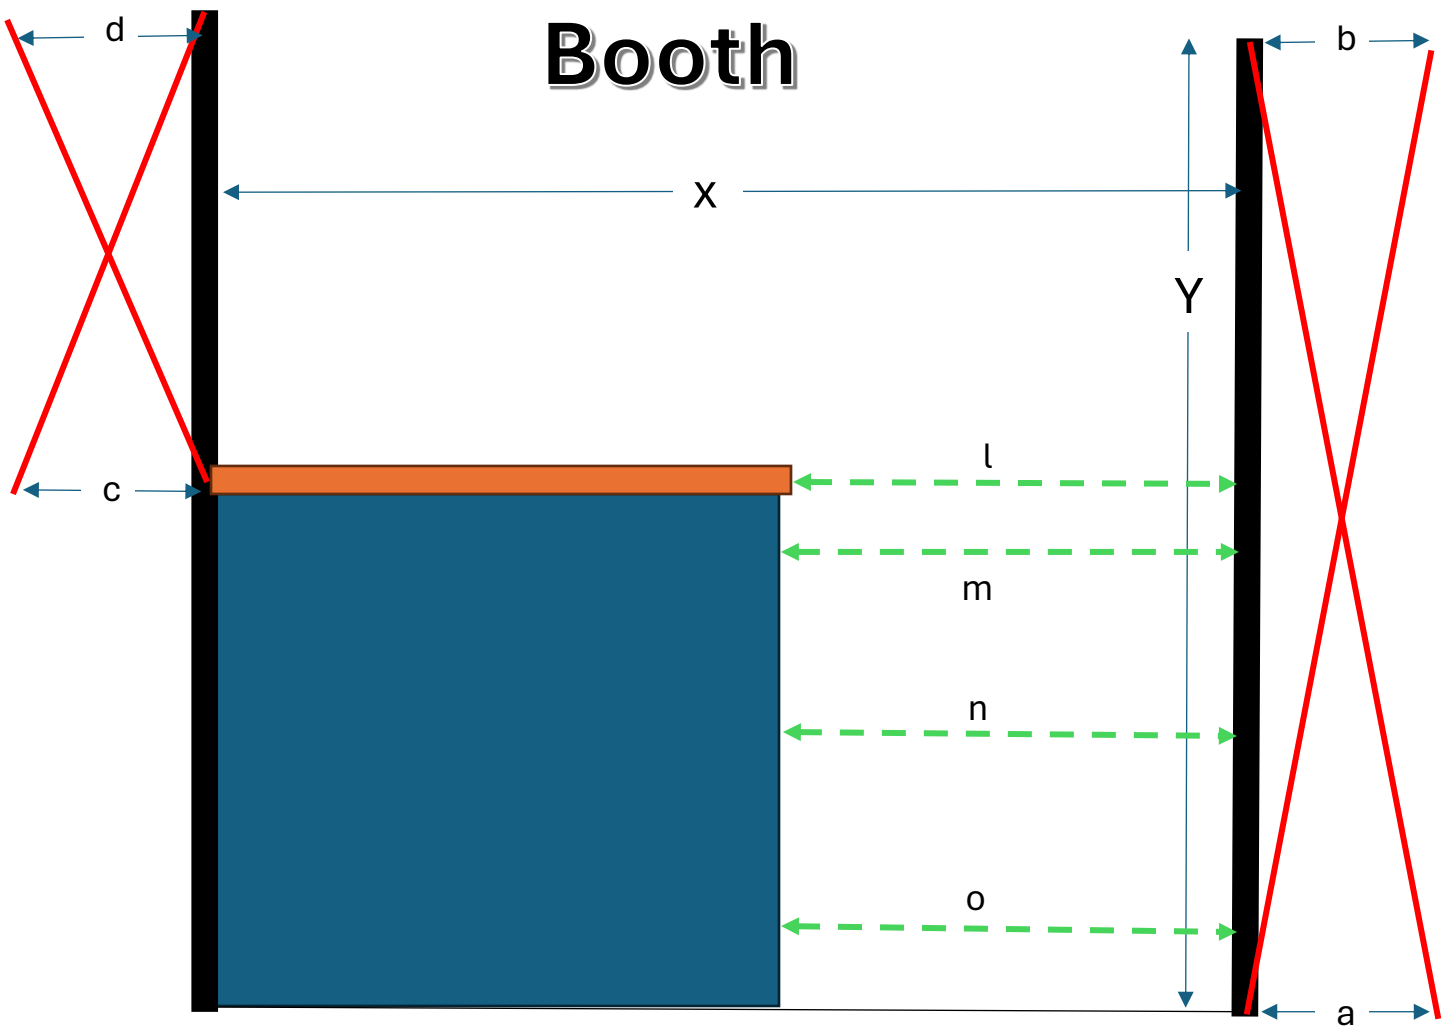

Booth

Dimension	Size (inches)	Notes
X		
Y		
a		
b		
c		
d		
l		
m		
n		
o		
Door (H)		
Door (W)		
Panel (W)		
Panel (H)		
Both Location LEFT () or RIGHT ()		

How will it open:

PANEL

ROLLING

SWING

SLIDING

Color: